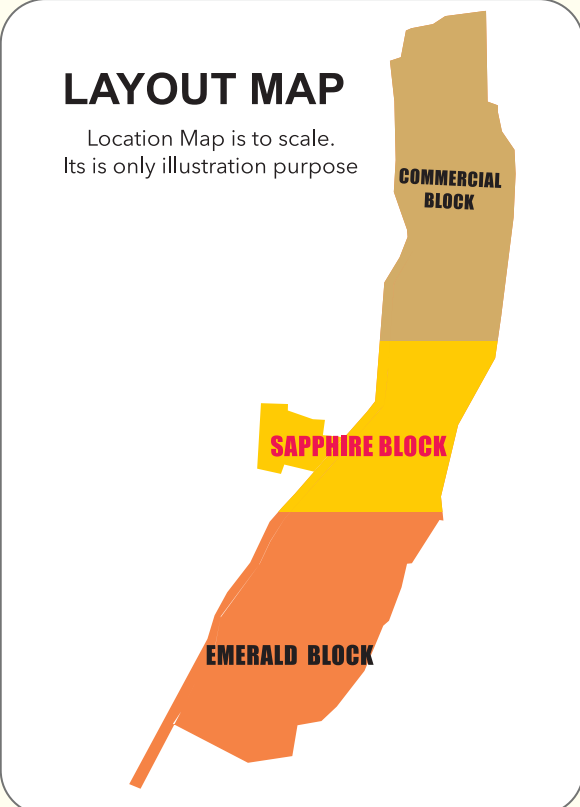

AERO DESTINY

BHOGAPURAM - NORTH VIZAG

COMMERCIAL BLOCK
price
₹18,999
SQ YD

SAPPHIRE & EMERALD BLOCK & price
₹17,999
SQ YD

- COMMERCIAL EAST & NORTH FACING PLOTS
- COMMERCIAL WEST FACING PLOTS
- EAST & NORTH FACING PLOTS
- WEST FACING PLOTS
- CORNER PLOTS
- MORTGAGE PLOTS